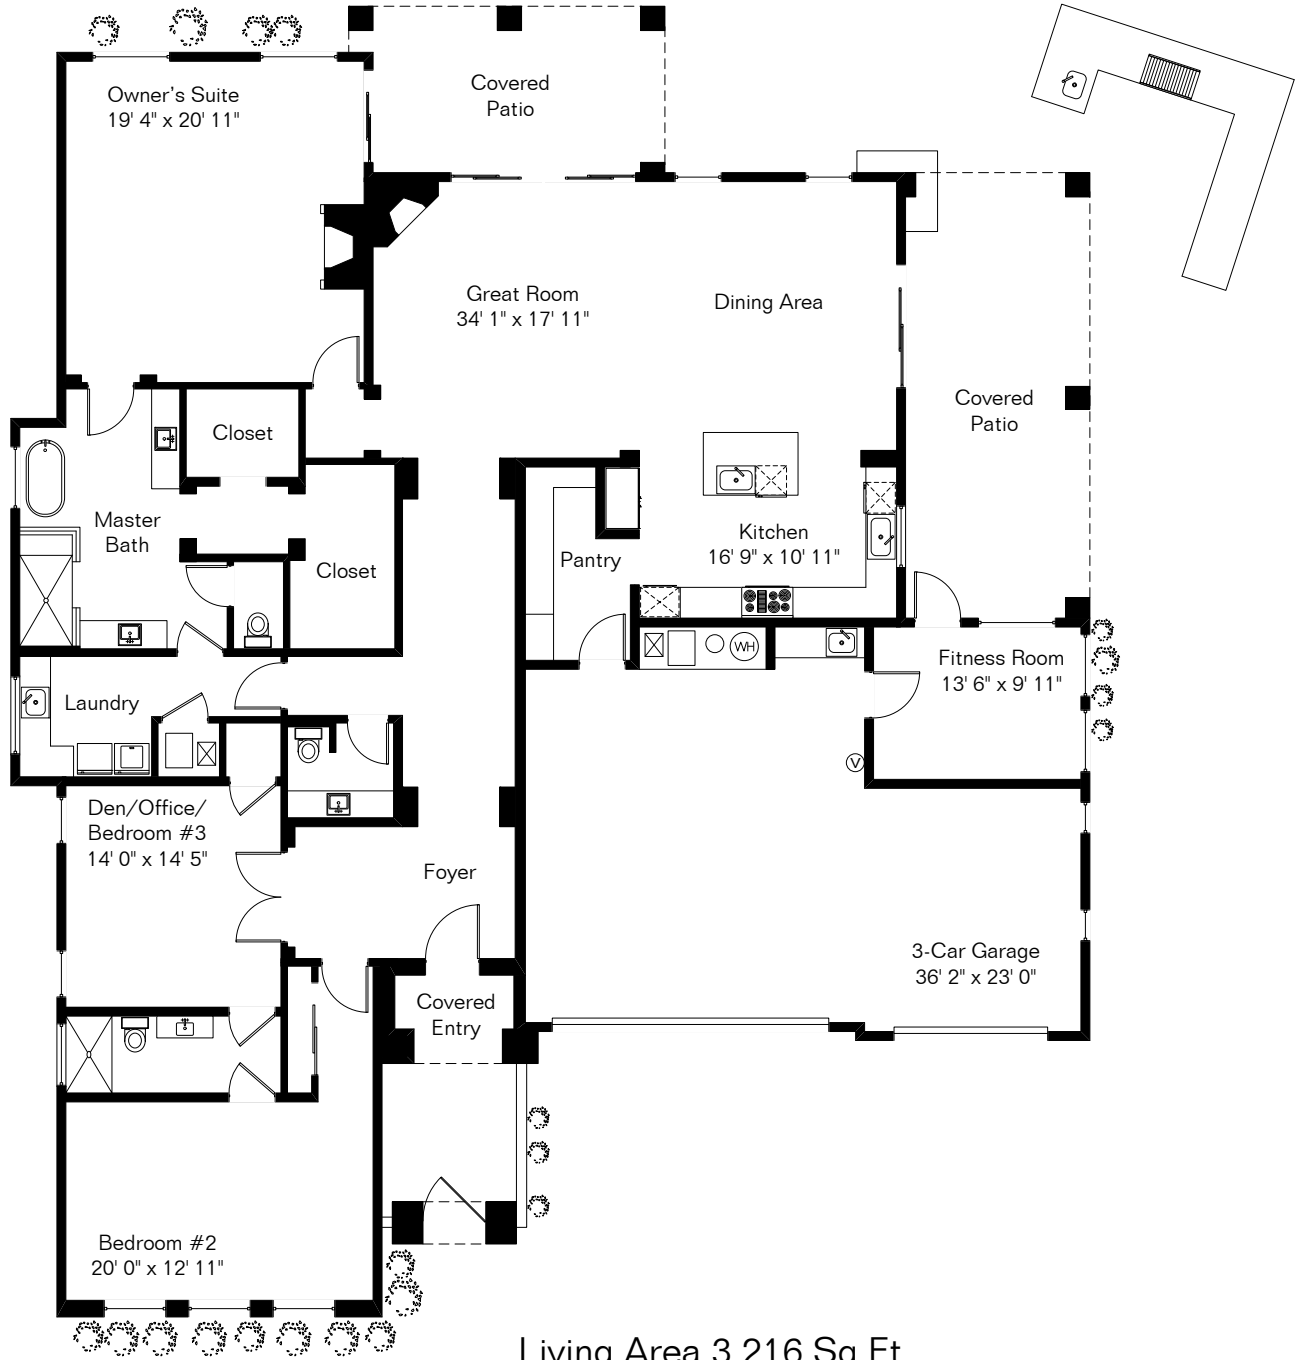

The square footages and room size information are deemed to be reliable but are not guaranteed and should be independently verified. This drawing is for marketing purposes only.

1852 N Leighton Pl

Living Area 3,216 Sq Ft
Garage 805 Sq Ft

Site Visit September 2020

0 ft. 6 ft. 10 ft. 20 ft.

Copyright 2020 Floor Plans First! LLC
All Rights Reserved.

Floor Plans First! LLC
See the Floor Plan First™

FloorPlansFirst.com™
(520) 881-1500